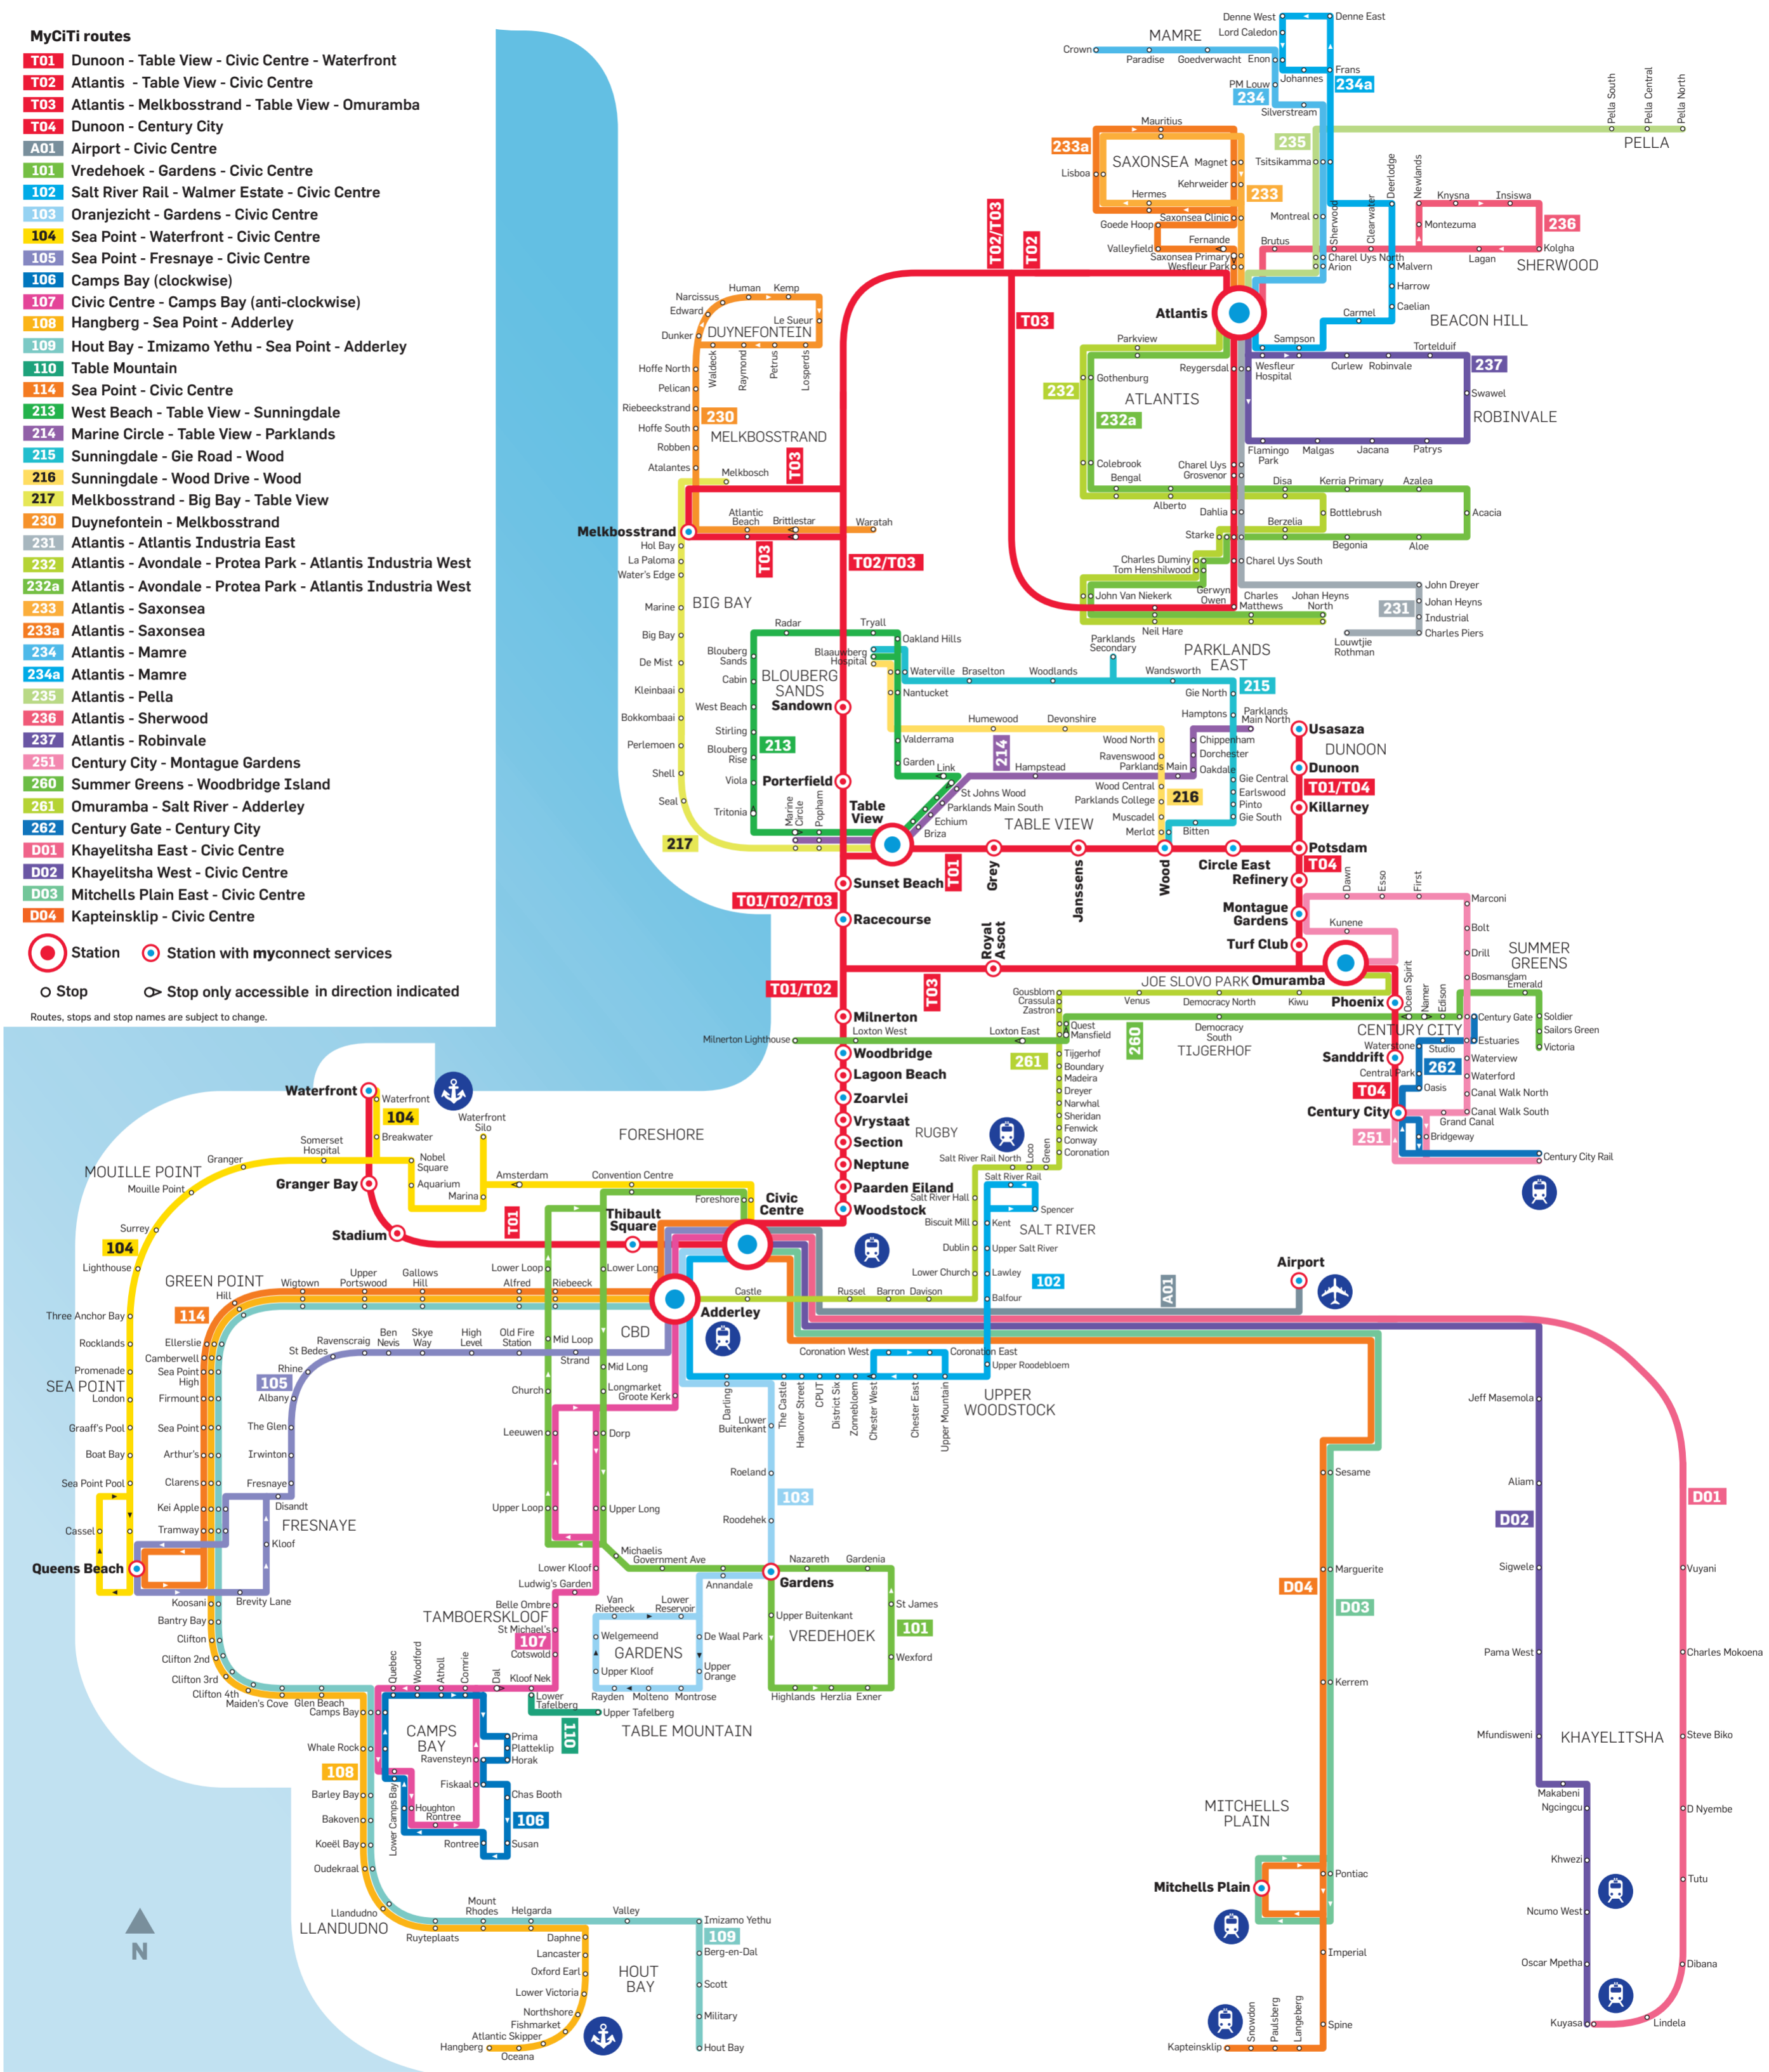

MyCiTi routes as at 2 April 2016

MyCiTi routes

- T01** Dunoon - Table View - Civic Centre - Waterfront
- T02** Atlantis - Table View - Civic Centre
- T03** Atlantis - Melkbosstrand - Table View - Omuramba
- T04** Dunoon - Century City
- A01** Airport - Civic Centre
- 101** Vredehoek - Gardens - Civic Centre
- 102** Salt River Rail - Walmer Estate - Civic Centre
- 103** Oranjezicht - Gardens - Civic Centre
- 104** Sea Point - Waterfront - Civic Centre
- 105** Sea Point - Fresnaye - Civic Centre
- 106** Camps Bay (clockwise)
- 107** Civic Centre - Camps Bay (anti-clockwise)
- 108** Hangberg - Sea Point - Adderley
- 109** Hout Bay - Imizamo Yethu - Sea Point - Adderley
- 110** Table Mountain
- 114** Sea Point - Civic Centre
- 213** West Beach - Table View - Sunningdale
- 214** Marine Circle - Table View - Parklands
- 215** Sunningdale - Gie Road - Wood
- 216** Sunningdale - Wood Drive - Wood
- 217** Melkbosstrand - Big Bay - Table View
- 230** Duynfontein - Melkbosstrand
- 231** Atlantis - Atlantis Industria East
- 232** Atlantis - Avondale - Protea Park - Atlantis Industria West
- 232a** Atlantis - Avondale - Protea Park - Atlantis Industria West
- 233** Atlantis - Saxonsea
- 233a** Atlantis - Saxonsea
- 234** Atlantis - Mamre
- 234a** Atlantis - Mamre
- 235** Atlantis - Pella
- 236** Atlantis - Sherwood
- 237** Atlantis - Robinvale
- 251** Century City - Montague Gardens
- 260** Summer Greens - Woodbridge Island
- 261** Omuramba - Salt River - Adderley
- 262** Century Gate - Century City
- D01** Khayelitsha East - Civic Centre
- D02** Khayelitsha West - Civic Centre
- D03** Mitchells Plain East - Civic Centre
- D04** Kapteinsklip - Civic Centre

- Station
- Station with myconnect services
- Stop
- Stop only accessible in direction indicated

Routes, stops and stop names are subject to change.

Myciti Bus
Transport4CapeTown

@MyCiTiBus
@Transport4CT

Call the Transport Information Centre (toll-free 24/7)
0800 65 64 63 www.myciti.org.za dial *120*1040#